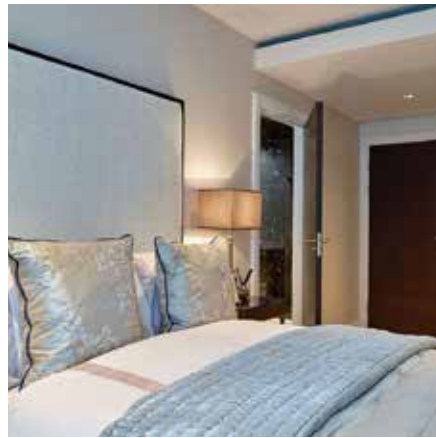

FIXED, DIRECTIONAL, KICK-WALLWASHER, LENS-WALLWASHER DOWNLIGHTERS

Residential projects

St George Tower, Vauxhall, London
Clarges Mayfair, London
Residences, The Shard, London
One Blackfriars Marketing Suite, London
BBC White City, London
One Hyde Park, London
St George, Mary Datchelor House
Berkeley Homes, Richmond Upon Thames
Battersea Reach, London
St George, Dickens Yard, Ealing, London
Pan Peninsula, Docklands, London
Chelsea Village, Stamford Bridge, London
Kailash Residences, Chennai, India
Emerald Bay, Johor Bahru, Malaysia
Private Residences, Gstaad, Switzerland

Student Accommodation

DLD College, 199 Westminster Bridge Road, London
Victoria Hall, Wembley
NIDO Pentonville, London
NIDO Spitalfields, London
Latitude, Monk Bridge, Leeds